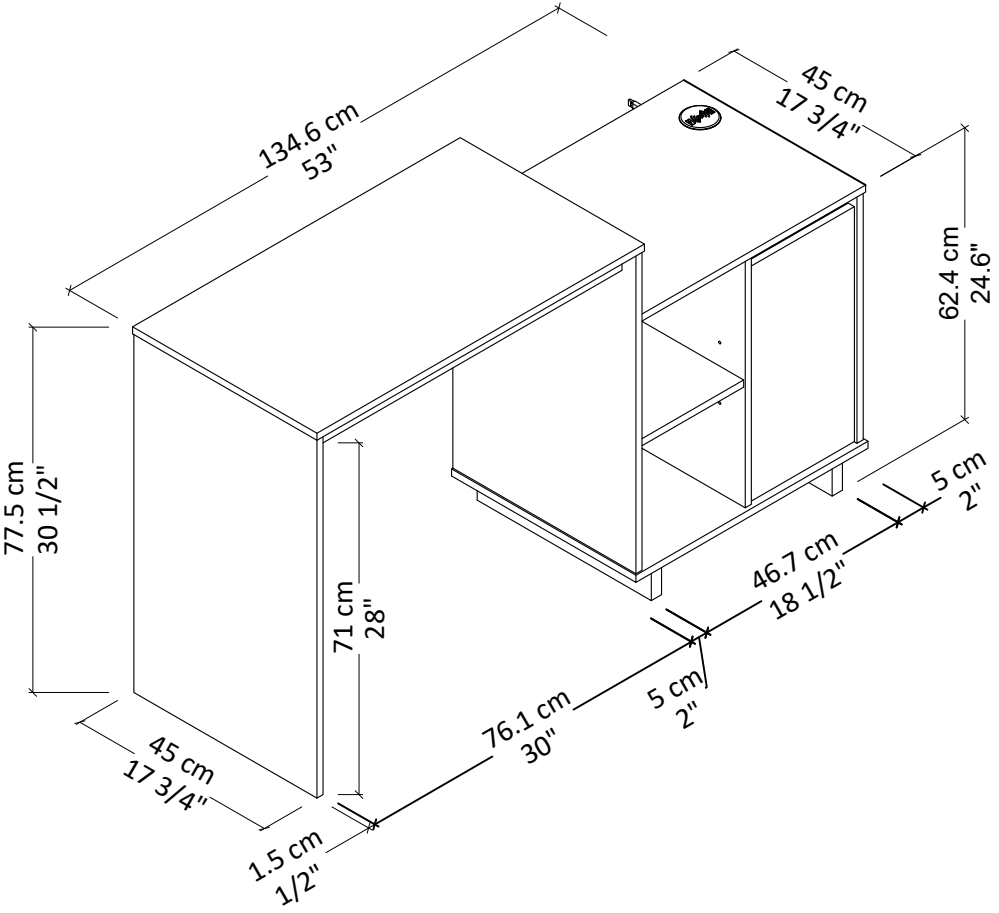

3294xxxCOM- Desk Cabinet Combo with Wireless Hub

Finish: White-Black

Wood breakdown: 95 %
 Total storage: 16.58 cubit feet

Overall Product Size:
 53"W x 17 3/4"D x 30 1/2"H
 134.6cm W x 45cm D x 77.5cm H

Shelf depth (x4): 43.8 cm / 17 1/4"

Maximum Weight Capacities
 Unit Weight: 29.36 kg (64.73 lb)