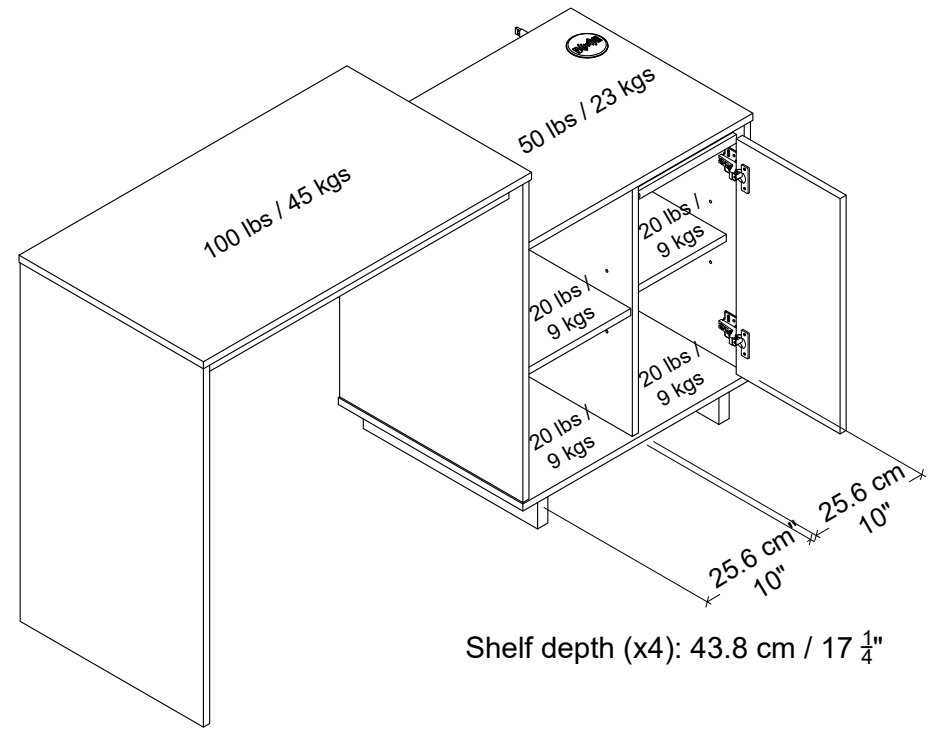

3294xxxCOM- Desk Cabinet Combo with Wireless Hub

Finish: White-Black

Wood breakdown: 95 %
 Total storage: 16.58 cubit feet

Overall Product Size:
 53"W x 17 3/4"D x 30 1/2"H
 134.6cm W x 45cm D x 77.5cm H

Shelf depth (x4): 43.8 cm / 17 1/4"

Maximum Weight Capacities
 Unit Weight: 29.36 kg (64.73 lb)